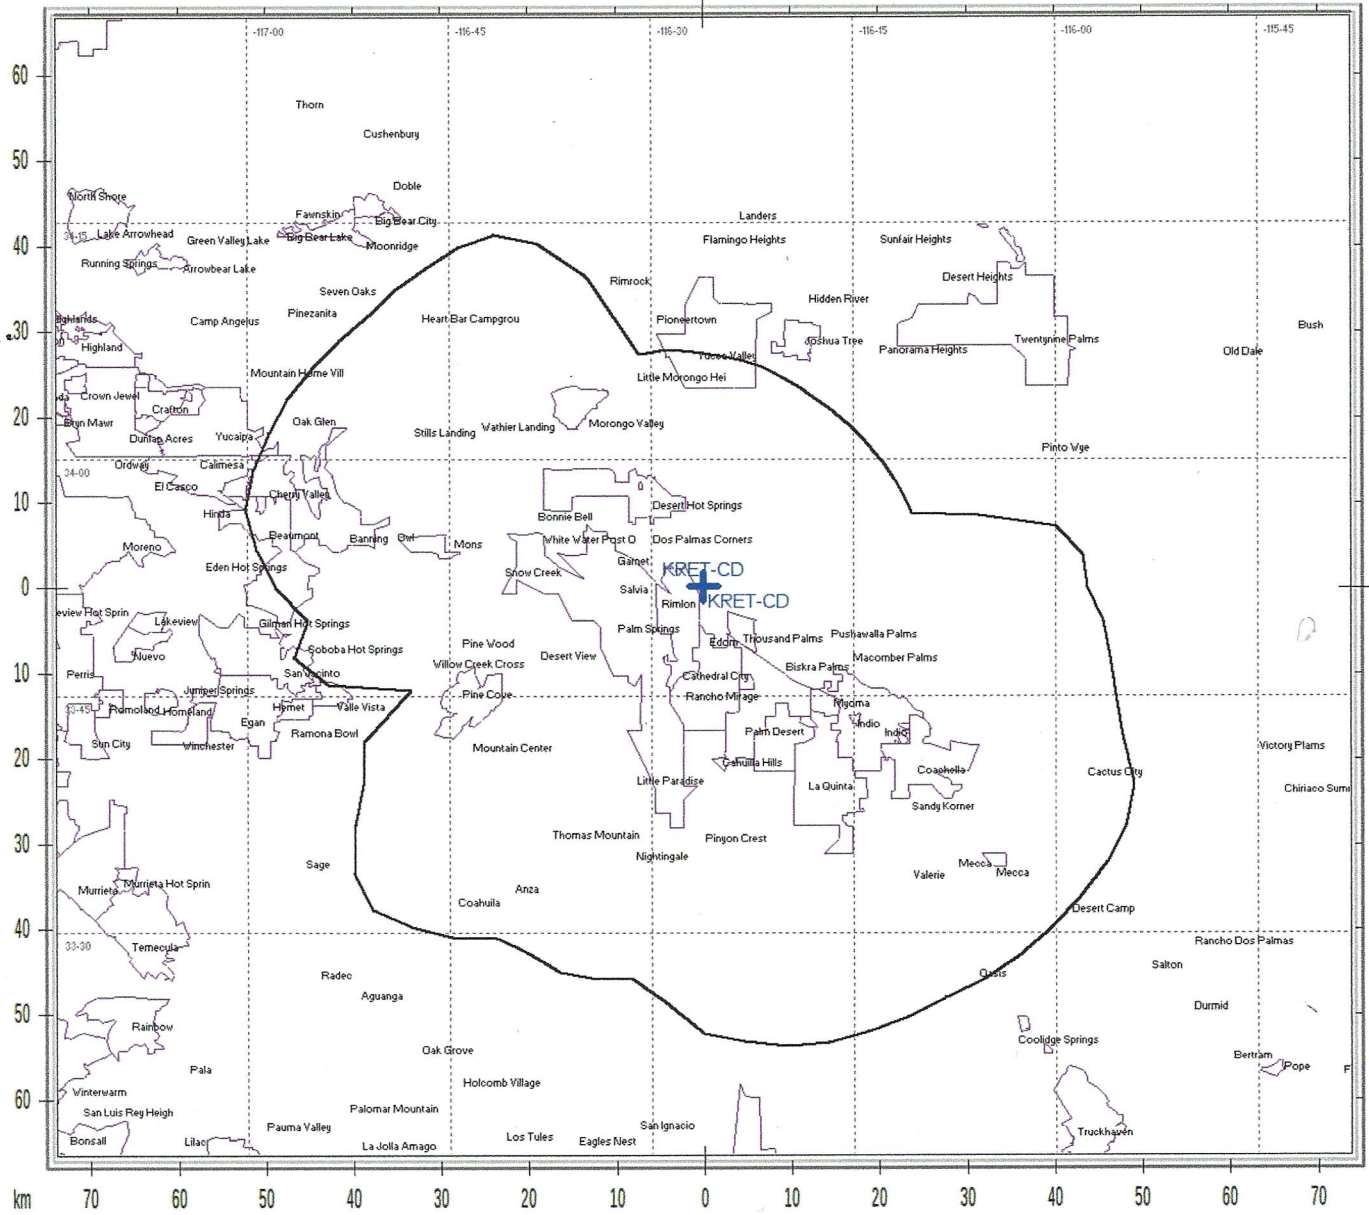

Population 525,274 persons

State Borders
 City Borders
 Lat/Lon Grid

Map Scale: 1:899240 1 cm = 8.99 km VJH Size: 133.29 x 147.64 km

by WBC, Inc.